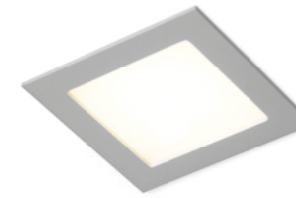

LITO

CEILING RECESSED

1.0

LED 2/3W | 350-500mA | 6Vf
PCB 3-step | excl. power supply
aluminium powder coated
anodised

0.09kg IP20 0.3-16

70x70 35 12-18

3000K | >85 CRI | 188-260lm

	CODE
	145181W4
	145181A4
	145181B4