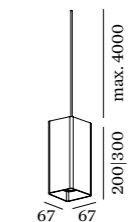

DOCUS MULTI

CEILING SUSPENDED

2.0 | 3.0 LED

LED 8W | 220-240VAC | 50-60Hz
COB 2-step | incl. PS | phase-cut dim
aluminium powder coated
brushed

0.69kg IP20 0.3+D 36°

2.0 200mm	CODE
	227564W
	227564L
	227564G
	227564P
	227564B

3.0 300mm	CODE
	227664W
	227664L
	227664G
	227664P
	227664B

Light Colour Selection

	LUMEN	CRI	CODE
2700K	480	>80	2
3000K	480	>80	4
1800-2850K	410	>90	9

2.0 | 3.0 PAR16

PAR16 max.35W | GU10
220-240VAC | 50-60Hz
aluminium powder coated
brushed

0.62kg IP20 0.9+D

2.0 200mm	CODE
	227520W0
	227520L0
	227520G0
	227520P0
	227520B0

3.0 300mm	CODE
	227620W0
	227620L0
	227620G0
	227620P0
	227620B0

OPTIONAL

PAR16 LED GU10 6W
phase-cut dim

	CODE
2700K	901228W2
3000K	901228W4
1800-2850K	901229S9

	CODE
	90052007
	90052008

900mm | 3 lamps

	CODE
	90052009
	90052010

1200mm | 4 lamps

	CODE
	90052011
	90052012

1500mm | 5 lamps

	CODE
	90052013
	90052014

more information on page 482