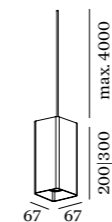

DOCUS MULTI

CEILING SUSPENDED

2.0 | 3.0 LED

LED 8W | 220-240VAC | 50-60Hz
COB 2-step | incl. PS | phase-cut dim
aluminium powder coated
brushed

0.69kg IP20 0.3+D 36°

2.0 200mm	CODE
	227564W
	227564L
	227564G
	227564P
	227564B

3.0 300mm	CODE
	227664W
	227664L
	227664G
	227664P
	227664B

Light Colour Selection

	LUMEN	CRI	CODE
2700K	480	>80	2
3000K	480	>80	4
1800-2850K	410	>90	9

2.0 | 3.0 PAR16

PAR16 max.35W | GU10
220-240VAC | 50-60Hz
aluminium powder coated
brushed

0.62kg IP20 0.9+D

2.0 200mm	CODE
	227520W0
	227520L0
	227520G0
	227520P0
	227520B0

3.0 300mm	CODE
	227620W0
	227620L0
	227620G0
	227620P0
	227620B0

OPTIONAL

PAR16 LED GU10 6W
phase-cut dim

	CODE
2700K	901228W2
3000K	901228W4
1800-2850K	901229S9

	CODE
	90052007
	90052008

900mm | 3 lamps

	CODE
	90052009
	90052010

1200mm | 4 lamps

	CODE
	90052011
	90052012

1500mm | 5 lamps

	CODE
	90052013
	90052014

more information on page 482