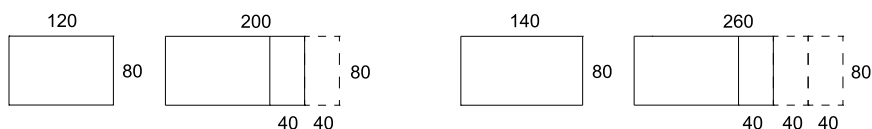

Pointhouse

Extension table with epoxy painted metal structure. Modular opening system mounted on aluminium guides, with the possibility of inserting up to 3 extensions, in the version from 140. Glass top "Glue Point" 6 mm thick, laminated or melamine 18 mm thick. Laminated or melamine extensions 18 mm thick, sitting under the top.

1 COD. 08DEL120 L.120XP.80XH.75

posti 4-6
seats

2 COD. 08DEL140 L.140XP.80XH.75

posti 4-8
seats

Numero colli
pieces

UNA ALLUNGA DI SERIE

Struttura/gambe: metallo verniciato

Structure/legs: painted steel