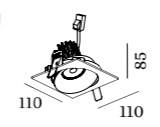

RON

CEILING RECESSED

1.0 LED

LED 7/10W | 350-500mA | 18Vf
COB 3-step | excl. power supply
aluminium powder coated

0.36kg IP20 35°/35° 355° 90° 4-40

102 35°/35° 355° 90° 4-40

CODE
111161W_
111161S_
111161B_

blade springs