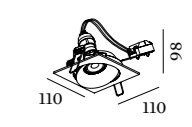

RON

CEILING RECESSED

1.0 LED

LED 7/10W | 350-500mA | 18Vf
COB 3-step | excl. power supply
aluminium powder coated

0.36kg IP20 35°/35° 355° 90° 4-40

102 35°/35° 355° 90° 4-40

CODE
111161W_
111161S_
111161B_

blade springs