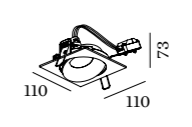

RON

CEILING RECESSED

1.0 LED

LED 7/10W | 350-500mA | 18Vf
COB 3-step | excl. power supply
aluminium powder coated

0.36kg IP20 35°/35° 355° 90° 4-40

102 35°/35° 355° 90° 4-40

CODE
111161W_
111161S_
111161B_

blade springs