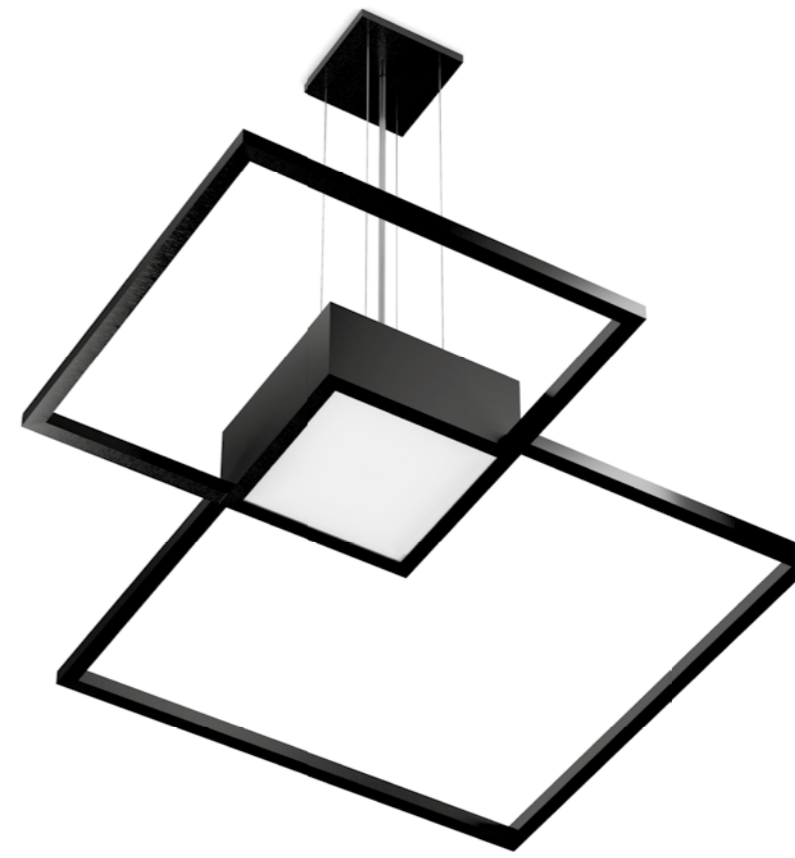

PRIVATE RESIDENCE BRUGGE | BELGIUM

VENN

CEILING SUSPENDED

3.0

LED 47W | 220-240VAC | 50-60Hz
 PCB 3-step | phase-cut dim
 aluminium powder coated
 opal PMMA cover

2.90kg | IP20 | 0.3-1 | P

3000K | >80 CRI | direct 400lm,
 indirect 2500lm

	149384W4
	149384B4

DESIGNED BY S&R CORNELISSEN