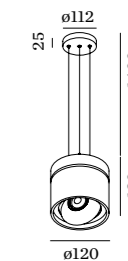

1.0 PAR16

PAR16 max. 35W | GU10
220-240VAC | 50-60Hz
aluminium powder coated
brushed

0.74kg IP20 $\pm$ 0.9°

↺ 35°/35° ↻ 355°

	CODE
	134220W0
	134220E0
	134220F0
	134220B0

OPTIONAL

PAR16 LED GU10 6W
phase-cut dim

	CODE
2700K	901228W2
3000K	901228W4
1800-2850K	901229S9

more lamps and specs on page 471