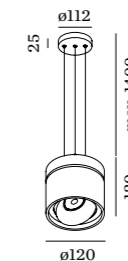

## 1.0 LED

LED 10W | 220-240VAC | 50-60Hz  
COB 3-step | incl. PS | phase-cut dim  
aluminium powder coated  
brushed

0.86kg IP20  $\pm$ 0.3° P  $\Delta$  36°

↺ 35°/35° ↻ 355°

	CODE
	134264W
	134264E
	134264F
	134264B