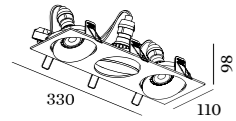

RON
CEILING RECESSED

3.0 LED

3xLED 7/10W | 350-500mA | 18Vf
COB 3-step | excl. power supply
aluminium powder coated

1.08kg IP20 0.3-D 36°

102x320 35°/35° 355° 90° 4-40

3.0 PAR16

3xPAR16 max.50W | GU10
220-240VAC | 50-60Hz
aluminium powder coated

1.02kg IP20 0.9-D

102x320 35°/35° 355° 100° 4-40

	CODE
	111361W_
	111361B_

	CODE
	111320W0
	111320B0

Light Colour Selection

	LUMEN	CRI	CODE
2700K	3x420-590	>90	3
3000K	3x470-640	>90	5
1800-2850K	3x320-440	>90	9