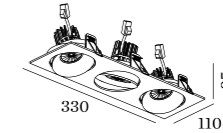

RON
CEILING RECESSED

3.0 LED

3xLED 7/10W | 350-500mA | 18Vf
COB 3-step | excl. power supply
aluminium powder coated

1.08kg IP20 0.3-D 36°

102x320 35°/35° 355° 90° 4-40

3.0 PAR16

3xPAR16 max.50W | GU10
220-240VAC | 50-60Hz
aluminium powder coated

1.02kg IP20 0.9-D

102x320 35°/35° 355° 100° 4-40

	CODE
	111361W_
	111361B_

	CODE
	111320W0
	111320B0

Light Colour Selection

	LUMEN	CRI	CODE
2700K	3x420-590	>90	3
3000K	3x470-640	>90	5
1800-2850K	3x320-440	>90	9

OPTIONAL

PAR16 LED GU10 6W
phase-cut dim

	CODE
2700K	901228W2
3000K	901228W4
1800-2850K	901229S9

more lamps and specs on page 471

ALWAYS USE

	CODE
power supply	
350mA | 10W	90213402
500mA | 10W	90214403
500mA | 15W dim	90224501

more power supplies on page 468