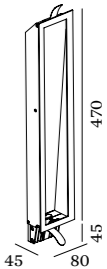

LED 4/6W | 500-700mA | 6Vf
PCB 3-step | excl. power supply
aluminium powder coated
lacquered

0.31kg IP20

70x258 50 2-18

3000K | >80 CRI | 280-340lm

	CODE
	303371W4
	303371S4
	303371K4

ALWAYS USE

power supply

	CODE
500mA 6W	90214201
700mA 6W	90215203

more power supplies on page 468

OPTIONAL

	CODE
recessed housing	90012033
plasterkit	90017112

5.0

LED 4/6W | 500-700mA | 6Vf
PCB 3-step | excl. power supply
aluminium powder coated
lacquered

0.45kg IP20

70x458 50 2-18

3000K | >80 CRI | 280-340lm

	CODE
	303671W4
	303671S4

ALWAYS USE

power supply

	CODE
500mA 6W	90214201
700mA 6W	90215203

more power supplies on page 468