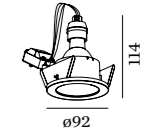

1.0 PAR16

PAR16 max.10W | GU10
220-240VAC | 50-60Hz
aluminium | stainless steel
opal glass | polyamide

0.24kg IP44 0.9-1 6

80 120 2-25

CODE
114120W0
114120M0
114120B0

ALWAYS USE

	CODE
transformer	
12V | 60W	90221902
12V | 105W	90221903

OPTIONAL

	CODE
recessed housing	90012026
plasterkit	90017101