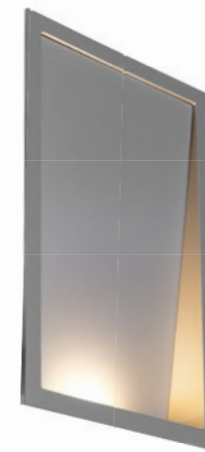

THEMIS CARRÉ

WALL RECESSED

0.8

LED 4/6W | 500-700mA | 6Vf
PCB 3-step | excl. power supply
aluminium powder coated
lacquered

0.15kg IP20 \varnothing 0.3-1 \odot

170x75 50 2-18

3000K | >80 CRI | 280-340lm

	CODE
	303171W4
	303171S4
	303171K4