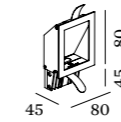

THEMIS CARRÉ

WALL RECESSED

0.8

LED 4/6W | 500-700mA | 6Vf
PCB 3-step | excl. power supply
aluminium powder coated
lacquered

0.15kg IP20 $\varnothing$ 0.3-1 $\odot$

170x75 50 2-18

3000K | >80 CRI | 280-340lm

	CODE
	303171W4
	303171S4
	303171K4

ALWAYS USE

power supply

	CODE
500mA | 6W	90214201
700mA | 6W	90215203

more power supplies on page 468

OPTIONAL

	CODE
recessed housing	90012031
plasterkit	90017110