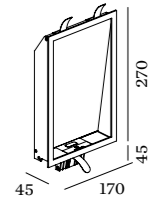

2.7

LED 4/6W | 500-700mA | 6Vf
PCB 3-step | excl. power supply
aluminium powder coated
lacquered

0.55kg IP20 $\varnothing$ 0.3-1 $\odot$

160x265 50 2-18

3000K | >80 CRI | 280-340lm

	CODE
	303571W4
	303571S4
	303571K4

ALWAYS USE

power supply

	CODE
500mA | 6W	90214201
700mA | 6W	90215203

more power supplies on page 468

OPTIONAL

	CODE
recessed housing	90012035
plasterkit	90017114