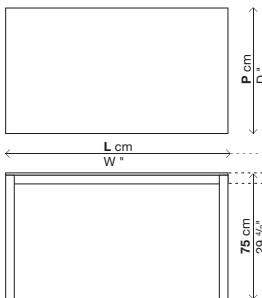

Dimensions: extending or fixed table

L 116/158/200 x P 70 cm

L 80 x P 80 cm (only fixed)

L 123/163/203 x P 80 cm

L 148/188/228 x P 80 cm

W 45^{5/8}/62^{2/8}/78^{6/8}" x D 27^{4/8}" inch

W 31^{4/8}" x D 31^{4/8}" inch (only fixed)

W 48^{3/8}/64^{1/8}/79^{7/8}" x D 31^{4/8}" inch

W 58^{2/8}/74^{8/96}" x D 31^{4/8}" inch

Easy glass

Tavolo allungabile o fisso.

Finitura struttura:

Alluminio anodizzato

Finitura gambe:

Acciaio verniciato alluminio