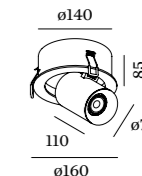

## 1.0 LED

LED 7/10W | 350-500mA | 18Vf  
 COB 3-step | excl. power supply  
 aluminium | steel powder coated

1.10kg IP20 0.3-1.0 36°

145 85° 355° 90 4-25