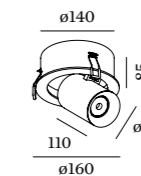

## 1.0 LED

LED 7/10W | 350-500mA | 18Vf  
 COB 3-step | excl. power supply  
 aluminium | steel powder coated

1.10kg IP20 0.3-1.0 36°

145 85° 355° 90 4-25