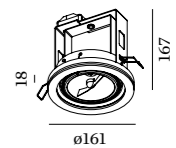

VISUALISATION

COCOZ ROUND

CEILING RECESSED

1.0 LED111

LED 13W | 220-240VAC | 50-60Hz
AC-COB 3-step | phase-cut dim
aluminium | steel powder coated

1.06kg IP20 0.3° P A 38°

152 25°/25° 365° 170 2-25

	CODE
	119168J_
	119168U_