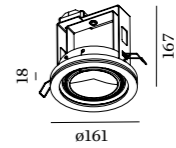

VISUALISATION

COCOZ ROUND

CEILING RECESSED

1.0 LED111

LED 13W | 220-240VAC | 50-60Hz
AC-COB 3-step | phase-cut dim
aluminium | steel powder coated

1.06kg IP20 0.3° P A 38°

152 25°/25° 365° 170 2-25

	CODE
	119168J_
	119168U_