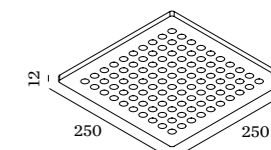

2.5

LED 20W | 220-240VAC | 50-60Hz
PCB 3-step | incl. PS | phase-cut dim
corian® glacier white | aluminium

1.21kg IP20 0.3m

86 70 4-40

3000K | >85 CRI | 2810lm

CODE
127674W4

CODE
127774W4

CODE
127874W4