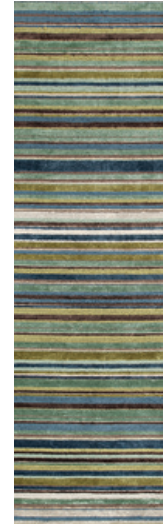

Garden - M637
(220V, 139V, 219V, 218V)
Accent colors: 030V, 141V)