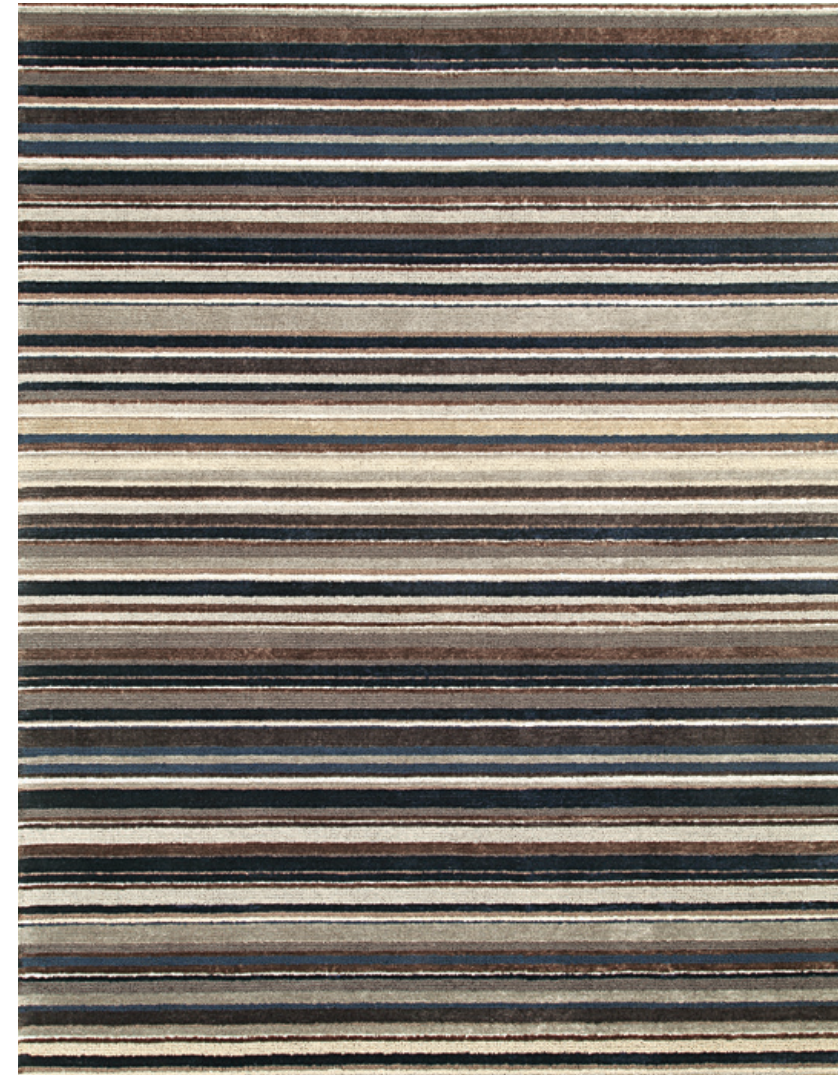

River - M638
(222V, 139V, 223V, 135V)
Accent colors: 141V, 030V)

Garden - M637
(220V, 139V, 219V, 218V)
Accent colors: 030V, 141V)

Spring - M636
(222V, 140V, 030V, 141V)
Accent colors: 001V, 135V)

Solar - M635
(222V, 139V, 216V, 221V)
Accent colors: 030V, 141V)

HORIZONTAL

HORIZONTAL
River

Design: Horizontal - 010
Color: River - M638
Quality: Star Viscose
Composition: 100% viscose
Product Code: 010 - M638

STRIPE COLLECTION

Cloud - M639
(141V, 135V, 030V, 222V)

River - M638
(139V, 135V, 223V, 222V)