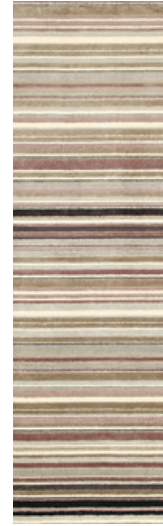

STEPEVI

Customize Your
STEPEVI

STEPEVI *Stripe* rugs can be customized to any size and/or shape, in 5 different color choices available, within 4 weeks.

STRIPE COLLECTION

Cloud - M639
(222V, 135V, 030V, 141V)
Accent colors: 001V, 139V)

River - M638
(222V, 139V, 223V, 135V)
Accent colors: 141V, 030V)

Garden - M637
(220V, 139V, 219V, 218V)
Accent colors: 030V, 141V)

Spring - M636
(222V, 140V, 030V, 141V)
Accent colors: 001V, 135V)

Solar - M635
(222V, 139V, 216V, 221V)
Accent colors: 030V, 141V)