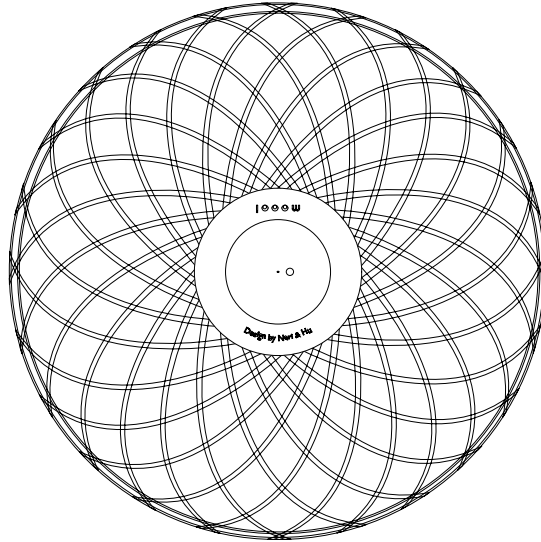

Please refer to the manual for more information

Colour

Red
RAL 3004

Black
RAL 9005

Technical

E27 x I
60 W MAX (Halogen)
Cable length 4M (black textile)
10M cable available on request
Plastic black canopy

E26 x I
60 W MAX type A
Cable length 4M (black)
10M cable available on request
Chrome canopy

Packaging

H 50 cm | 19.7"
W 65 cm | 25.6"
D 65 cm | 25.6"

Colli 1/1
Product weight:
3 KG | 6,6 lb
With packaging:
7,5 KG | 16,5 lb

Cleaning Instructions

Moooi recommends using a quality multi-surface spray cleaner and/or a trusted furniture polish on a soft cloth. Do not use abrasive cloths or substances and always read the label of any product you wish to use on or near items from the Moooi collection. For further assistance on how to clean this item please contact your nearest Moooi agent.

m o o o i[®]

Main dimensions

60cm | 23.6"

43cm | 16.9"