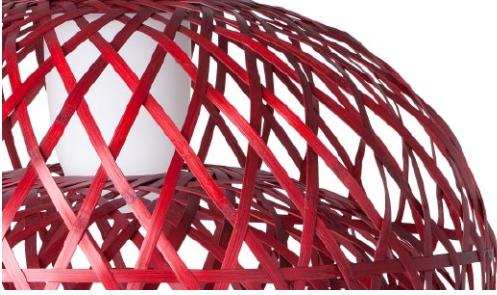

m o o o i[®]

Emperor small

Once upon a time an Asian emperor received as a gift a nightingale. The charming bird sang so beautifully that the emperor always wanted it by his side. He placed the nightingale a majestic hand woven bamboo cage in the imperial chambers and listened, enchanted, to the magic sound...

Designer	Neri & Hu
Year of design	2009
Material	Bamboo rattan cage shade and glass diffuser.
Additional	Each cage is woven by hand and therefore has a unique character.

Detailing

The Emperor has a glass diffuser, that creates a very warm glow of light.