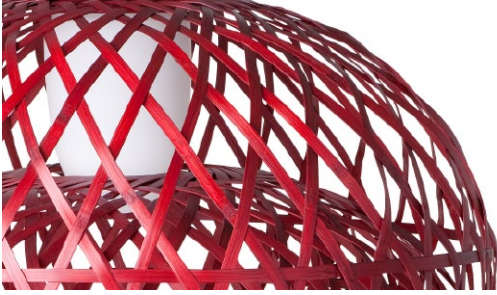

m o o o i[®]

Emperor Medium

Once upon a time an Asian emperor received as a gift a nightingale. The charming bird sang so beautifully that the emperor always wanted it by his side. He placed the nightingale a majestic hand woven bamboo cage in the imperial chambers and listened, enchanted, to the magic sound...

Designer	Neri & Hu
Year of design	2009
Material	Bamboo rattan cage shade and glass diffuser.
Additional	Each cage is woven by hand and therefore has a unique character.

Detailing

The Emperor has a glass diffuser, that creates a very warm glow of light.

Please refer to the manual for more information

Colour

Red
RAL 3004

Black
RAL 9005

Technical

E27 x I
60 W MAX (Halogen)
Cable length 4M (black textile)
10M cable available on request
Plastic black canopy

GU24 x I
26 W MAX type SBCFL
Cable length 4M (black)
10M cable available on request
Chrome canopy