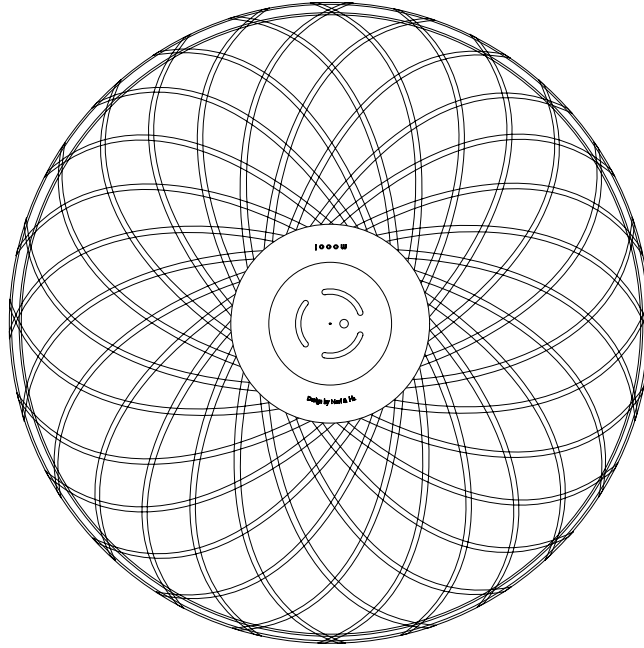

Please refer to the manual for more information

Colour

Red
RAL 3004

Black
RAL 9005

Technical

E27 x I
60 W MAX (Halogen)
Cable length 4M (black textile)
10M cable available on request
Plastic black canopy

GU24 x I
26 W MAX type SBCFL
Cable length 4M (black)
10M cable available on request
Chrome canopy

Packaging

H 80 cm | 31.5"
W 105 cm | 41.3"
D 105 cm | 41.3"

Colli 1/1

Product weight:
8 KG | 17,6 lb
With packaging:
19 KG | 41,9 lb

Cleaning Instructions

Moooi recommends using a quality multi-surface spray cleaner and/or a trusted furniture polish on a soft cloth. Do not use abrasive cloths or substances and always read the label of any product you wish to use on or near items from the Moooi collection. For further assistance on how to clean this item please contact your nearest Moooi agent.

m o o o i[®]

Main dimensions

100cm | 39.4"

73cm | 28.7"