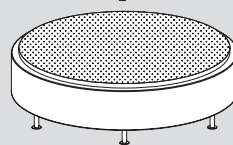

150cm
59.05"

28cm
11.02"

48cm
18.90"

FINISHES

white

- > Altri colori a richiesta per quantitativi minimi di fornitura.
- > Different colours on demand for minimum quantities for supplies.
- > Autres couleurs sur demande selon quantitatif minimum.
- > Andere Farben auf Anfragen, ab Mindeststückzahl.
- > Otros colores bajo demanda, para cantidades minimas de pedido.

OUTDOOR IP 44 / 67

> Metalli protetti con trattamento elettrolitico e vernici a base poliestere a grande resistenza.

> Metals parts protected with resistant polyester coating.

> Métaux protégés grâce à un traitement par électrolyte et avec vernis à base polyester de grande resistance.

> Geschütztes wetterfestes lackiertes Metall.

> Metal protegido con tratamiento electrolítico y barniz de poliester de gran resistencia.

** cable on measure

* on demand