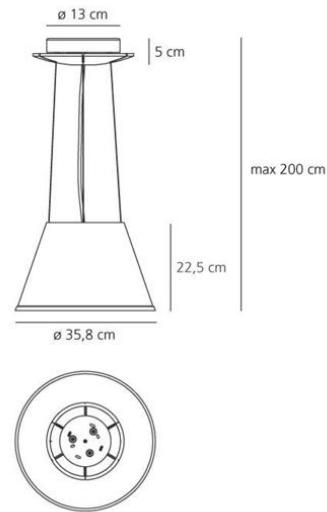

Light emission

Diffused And Direct

IP 20

TECHNICAL DATA SHEET

FEATURES

Product name:	Choose sospensione - Halo Parchment
Article Code:	1123020A
Colour:	Transparent / Natural
Material:	Parchment Paper
Series:	Design
Environment:	Indoor
Area contract:	Hospitality Hotel

OPTICS

Emission:	Diffused And Direct
-----------	---------------------

DIMENSIONS

Height:	cm 200
Cutout width:	cm 358
Cutout shape:	

LAMPS NOT INCLUDED

Category:	HALO
Number:	1
Lbs:	Qa60
Watt:	70 W
Socket:	E27
Type:	Hsgsa/c/ub
Luminous Flux (lm):	1180 lm
Colour Rendering:	1a
Colour temperature (K):	2900 K
Duration (h):	2000

DIMENSIONS**LAMP**

IP 20

LUMINAIR

Voltage: 220V-240V