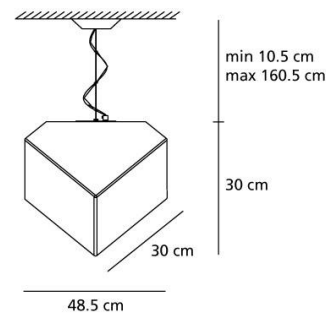

Light emission

● Diffused

IP 20   

TECHNICAL DATA SHEET

FEATURES

Product name: Edge sospensione 30
Article Code: 1294010A
Colour: White
Material: Thermoplastic
Series: Design
Environment: Indoor
Area contract: Hospitality Hotel, Private Residence

OPTICS

Emission: Diffused

DIMENSIONS

Width: cm 48.5
Height: cm 40.5
Max Height from ceiling: cm 190
Cutout shape:

LAMPS NOT INCLUDED

Category: FLUO
Number: 1
Lbs: Tc-tse
Watt: 23
Socket: E27
Type: Fb
Colour Rendering: 1b
Colour temperature (K): N/s

DIMENSIONS**LAMP**

IP 20   

LUMINAIR

Voltage: 220V-240V