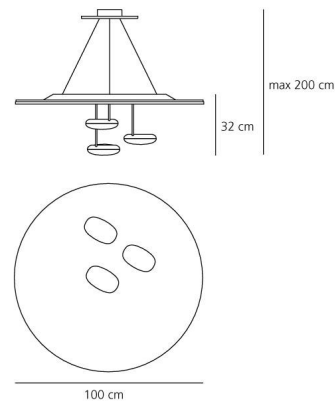

**OPTICS**

Emission:	Indirect
-----------	----------

**DIMENSIONS**

Height:	cm 50
Cutout width:	cm 110
Max Height from ceiling:	cm 200
Cutout shape:	

**LAMPS INCLUDED**

Category:	LED
Watt:	30
Typology:	Led Bianco
Color Rendering:	N/s
Color temperature (K):	3000

**DIMENSIONS****LAMP**