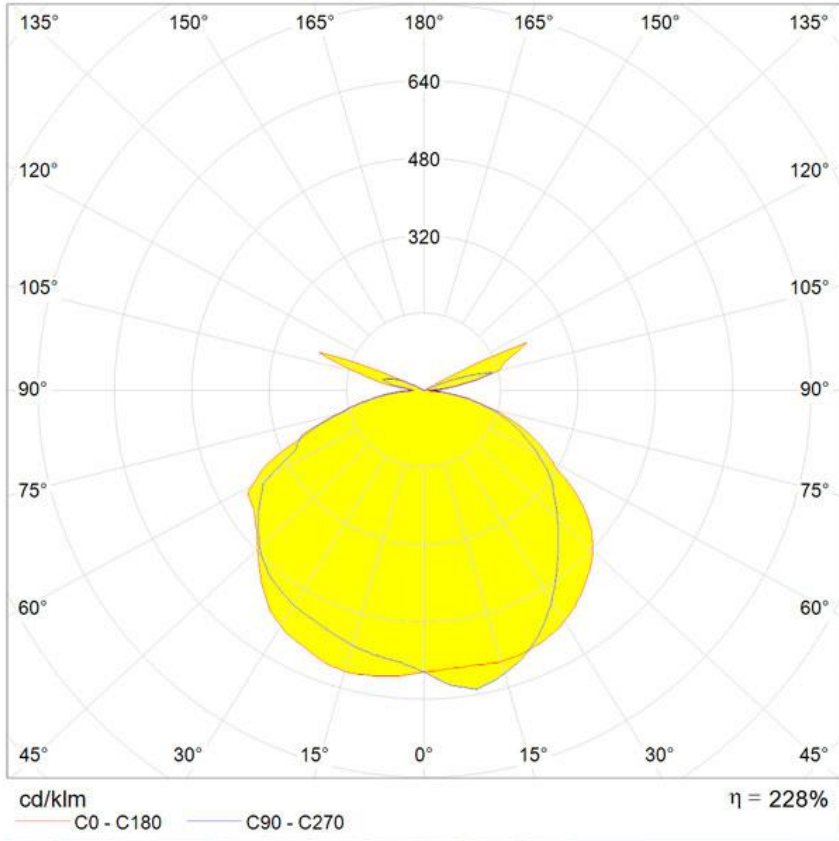

**OPTICS**

Emission:	Indirect
-----------	----------

**DIMENSIONS**

Height:	cm 50
Cutout width:	cm 110
Max Height from ceiling:	cm 200
Cutout shape:	

**LAMPS INCLUDED**

Category:	LED
Watt:	30
Typology:	Led Bianco
Color Rendering:	N/s
Color temperature (K):	3000

**DIMENSIONS****LAMP**

## Polar curve

## Cartesian diagram