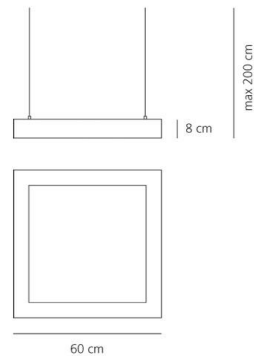

DIMENSIONS

LAMP

LUMINAIR

Starter:	Electronic Integrated
Voltage:	220V-240V