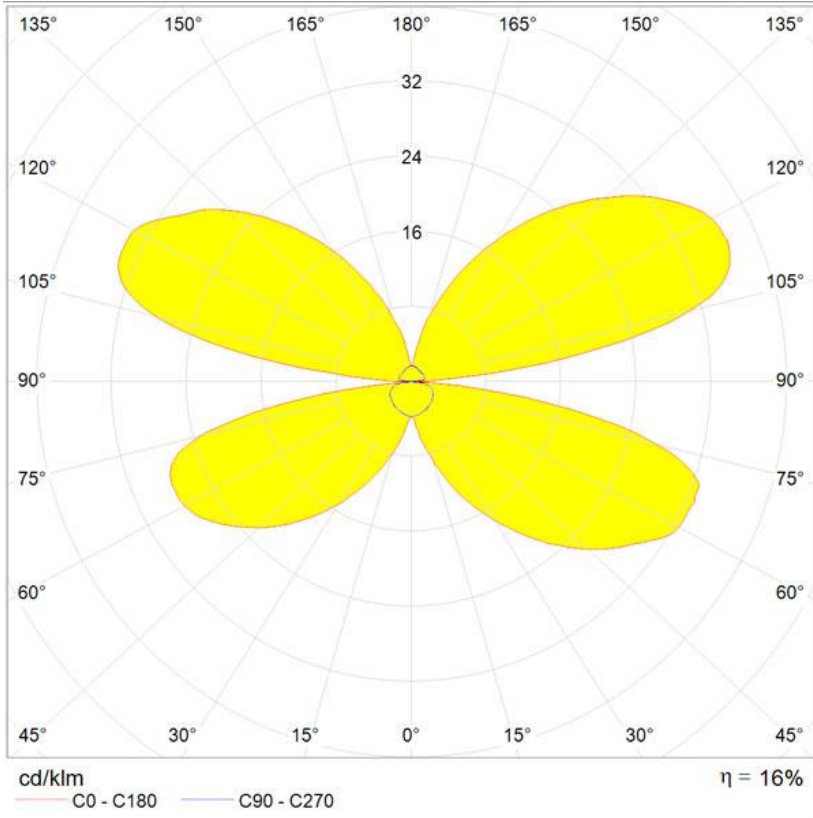

**OPTICS**

Emission:	Direct, indirect
-----------	------------------

**DIMENSIONS**

Length:	cm 60
Width:	cm 60
Height:	cm 8
Max Height from ceiling:	cm 200
Cutout shape:	

**LAMPS INCLUDED**

Category:	FLUO
Number:	2
Lbs:	TC-LEL
Watt:	55
Socket:	2G11
Type:	FSDH
Luminous Flux (lm):	4800
Colour Rendering:	85
Colour temperature (K):	3000
Duration (h):	12000

## Polar curve

## Cartesian diagram