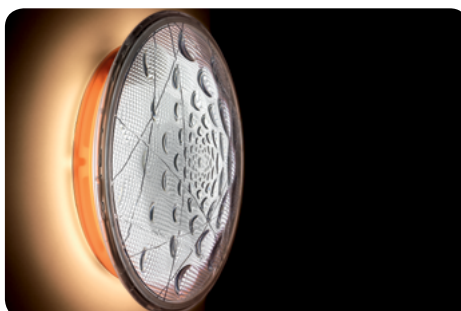

Description

Wall/ceiling lamp with reflected and diffused light for indoor or outdoor use (IP55). Diffuser consisting of two injection moulded polycarbonate lenses; the first lens has a polyprismatic internal surface and an external spiral patterned surface, while the exterior of the second lens, on the exposed side, features an artisanal frieze and decorations on the inside, in an apparently casual manner, similar to drops of water. The decorations play an optical role, concentrating the luminous flux. Body and wall mounting plate in transparent injection moulded polycarbonate, electronic ballast. Set of three polyester filters supplied (0.2 mm) in red, orange and blue, to be positioned along the edge of the mount.

Materiali: polycarbonate

Colours: transparent

Brightness

diffused and reflected light

Model

Weight

net kg: 3,80
gross kg: 5,80

Packing

vol.m³: 0,081
n.boxes: 2

Bulbs

– fluorescent 1x40W + 1x22W 2GX13
electronic ballast

set coloured filters included

Certifications

ADA IP 55

Weight

net kg: 3,90
gross kg: 5,90

Packing

vol.m³: 0,081
n.boxes: 2

Bulbs

– fluorescent 1x55W dimmable 2GX13
electronic ballast

set coloured filters included

Certifications

ADA IP 55

2D/3D drawings
photometric info
assembly instructions

area download