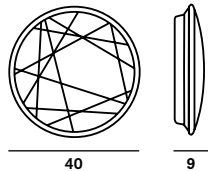

Description

Wall/ceiling lamp with reflected and diffused light for indoor or outdoor use (IP55). Diffuser consisting of two injection moulded polycarbonate lenses; the first lens has a polyprismatic internal surface and an external spiral patterned surface, while the exterior of the second lens, on the exposed side, features an artisanal frieze and decorations on the inside, in an apparently casual manner, similar to drops of water. The decorations play an optical role, concentrating the luminous flux. Body and wall mounting plate in transparent injection moulded polycarbonate, electronic ballast. Set of three polyester filters supplied (0.2 mm) in red, orange and blue, to be positioned along the edge of the mount.

Materiali: polycarbonate

Colours: transparent

Brightness

diffused and reflected light

Model

Weight

net kg: 3,80
gross kg: 5,80

Packing

vol.m³: 0,081
n.boxes: 2

Bulbs

– fluorescent 1x40W + 1x22W 2GX13
electronic ballast

set coloured filters included

Certifications

ADA IP 55

Weight

net kg: 3,90
gross kg: 5,90

Packing

vol.m³: 0,081
n.boxes: 2

Bulbs

– fluorescent 1x55W dimmable 2GX13
electronic ballast

set coloured filters included

Certifications

ADA IP 55

2D/3D drawings
photometric info
assembly instructions

area download