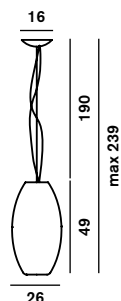

## Brightness

semi-diffused and direct down light

## Weight

net kg: 3,20  
gross kg: 5,20