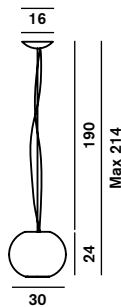

Certifications

New Buds 3