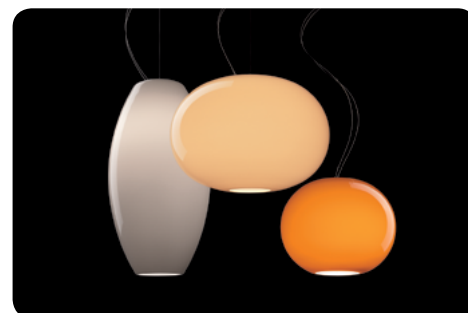

Certifications

2D/3D drawings
photometric info
assembly instructions

area download