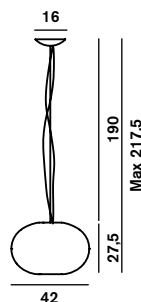

Certifications

New Buds 2