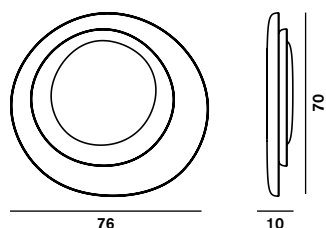

Bahia, wall technical info

FOSCARINI

Description

Wall lamp with reflected and diffused light. Consisting of three matt white injection moulded polycarbonate egg-shaped plates fitted together asymmetrically. The largest plate works as the wall mounting plate, and the two central plates conceal the lighting technology part and electronic ballast.

Materials: polycarbonate

Colours: white

Weight

net kg: 3,40
gross kg: 4,40

Packing

vol.m³: 0,111
n.bboxes: 1

Bulbs

– fluorescent
1x40W + 1x22W 2GX13
electronic ballast