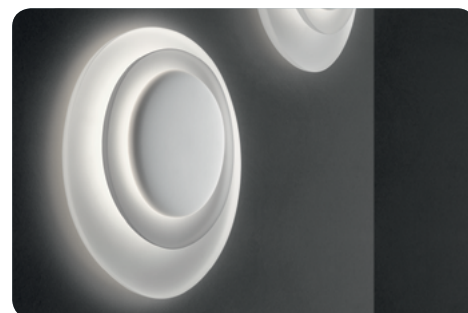

Bahia, wall

design Lucidi and Pevere
2010

FOSCARINI

Bahia is a wall lamp that is seductive and captivating, thanks to the special nature of its design and the innovative interplay of light and shade that it produces. Its appeal is the result of three overlapping planes that have a slightly asymmetrical profile and reciprocal placement. The first two house the light source, accompanying the light that flows over their concave surface and vanishes towards the edges. The third element completes the composition, silhouetted through backlight with a strong, contrasting design.

Every ray that emanates from Bahia is contained of light and shade, which make it both a lighting object and luminous decoration. Bahia is offered in total white, to underline its dramatic nature and its essence, without being ostentatious. Decorates a whole wall alone, with very little width, or can be used to create multiple compositions that are luminous archipelagos in both the home and the public spaces.

Bahia, wall technical info

FOSCARINI

Description

Wall lamp with reflected and diffused light. Consisting of three matt white injection moulded polycarbonate egg-shaped plates fitted together asymmetrically. The largest plate works as the wall mounting plate, and the two central plates conceal the lighting technology part and electronic ballast.

Certifications

Brightness

semi-diffused and reflected light

[2D/3D drawings](#)
[photometric info](#)
[assembly instructions](#)

[area download](#)

Bahia, wall designer

FOSCARINI

Lucidi e Pevere