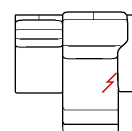

↑ fold following the dotted line ↑

vera. premium 1001

L Length - H Height - D Depth - SH Seat Height - SD Seat Depth
Dimensions refer to maximum sizes.

dimensions	L 106 H86 D97 SH44 SD56	L 186 H86 D97 SH44 SD56	L 201 H86 D97 SH44 SD56	L 216 H86 D97 SH44 SD56	L 55 H16 D13 SH44 SD56
version code	190	200	240	300	650
Description	small chair	2 seater	2 1/2 seater	3 seater	headrest

L 60 H22 D16 SH- SD- F 55	L 100 H86 D97 SH44 SD56 C 36	L 100 H86 D97 SH44 SD56 C 37	L 107 H86 D97 SH44 SD56 173	L 107 H86 D97 SH44 SD56 174	L 117 H86 D97 SH44 SD56 612
comfort headrest	rhf el.rec.mini chair	lhf el.rec.mini chair	elec.rec.chair 1arm raf	elec.rec.chair 1arm laf	1raf maxi chair rec.el