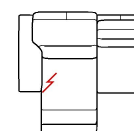

↑ fold following the dotted line ↑

vera. premium 1001

L Length - H Height - D Depth - SH Seat Height - SD Seat Depth
Dimensions refer to maximum sizes.

dimensions	L 106 H86 D97 SH44 SD56	L 186 H86 D97 SH44 SD56	L 201 H86 D97 SH44 SD56	L 216 H86 D97 SH44 SD56	L 55 H16 D13 SH44 SD56
version code	190	200	240	300	650
Description	small chair	2 seater	2 1/2 seater	3 seater	headrest

L 60 H22 D16 SH- SD- F 55	L 100 H86 D97 SH44 SD56 C 36	L 100 H86 D97 SH44 SD56 C 37	L 107 H86 D97 SH44 SD56 173	L 107 H86 D97 SH44 SD56 174	L 117 H86 D97 SH44 SD56 612
comfort headrest	rhf el.rec.mini chair	lhf el.rec.mini chair	elec.rec.chair 1arm raf	elec.rec.chair 1arm laf	1raf maxi chair rec.el