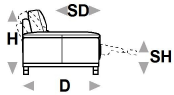

↓ fold following the dotted line ↓

↑ fold following the dotted line ↑

vera. premium 1001

L Length - H Height - D Depth - SH Seat Height - SD Seat Depth
Dimensions refer to maximum sizes.

dimensions	L 183 H86 D97 SH44 SD56	L 183 H86 D97 SH44 SD56	L 192 H86 D97 SH44 SD56	L 192 H86 D97 SH44 SD56	L 100 H86 D157 SH44 SD116
version code	310	320	403	404	410
Description	1right arm facing 3 str	1left arm facing 3 str	1rgt arm fac.3str elec.rec.	1lft arm fac.3str elec.rec.	chaise lon.raf arm fac