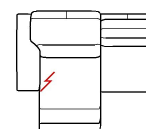

L 120 H86 D97 SH44 SD56 230	L 169 H86 D97 SH44 SD56 251	L 169 H86 D97 SH44 SD56 252	L 175 H86 D97 SH44 SD56 G06	L 175 H86 D97 SH44 SD56 G07	L 135 H86 D97 SH44 SD56 243
2 str with no arm.	1 right arm fac.2 1/2 str	1 left arm fac. 2 1/2 str	2p 1/2 str.1raf.recl.el.	2p 1/2 str.1laf.recl.el.	2 1/2 seater with no armrests

↓ fold following the dotted line ↓