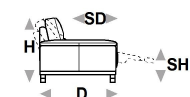

↑ fold following the dotted line ↑

vera. premium 1001

L Length - H Height - D Depth - SH Seat Height - SD Seat Depth
Dimensions refer to maximum sizes.

dimensions	L 106 H86 D97 SH44 SD56	L 186 H86 D97 SH44 SD56	L 201 H86 D97 SH44 SD56	L 216 H86 D97 SH44 SD56	L 55 H16 D13 SH44 SD56
version code	190	200	240	300	650
Description	small chair	2 seater	2 1/2 seater	3 seater	headrest