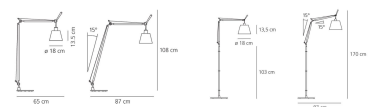

PRODUCT DATA SHEET Tolomeo Basculante Terra

Cantilevered arms in polished aluminium; joint in polished aluminium; diffuser in parchment paper on a plastic frame.

Grey Natural

HALOQa60 Only undimmable body

W	Weight	Luminous Flux (lm)	Color	Code
70 W			Grey	A014610
			Natural	0947020A
			Grey	A014600
			Natural	0947010A

Accessories

	Code
TOLOMEO TERRA BASE + ASTA	A012820
TOLOMEO TERRA SNODO	A014000
TOLOMEO LETT BASE ALL	A014900