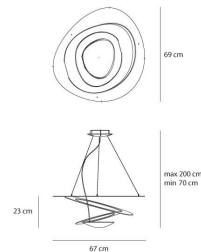

Lamp included.

Light emission

TECHNICAL DATA SHEET

FEATURES

Product name:	Pirce mini sospensione Led
Article Code:	1256010A
Colour:	White
Material:	Painted aluminium
Series:	Design

DIMENSIONS

Length:	cm 67
Width:	cm 69
Height:	cm 23
Max Height from ceiling:	cm 200
Cutout shape:	

LAMPS INCLUDED

Category:	LED
Watt:	45 W
Luminous Flux (lm):	3158 lm
Typology:	1
Color temperature (K):	3000 K
Class:	A

DIMENSIONS**LAMP****LUMINAIR**

Watt:	45 W
Voltage:	220V-240V