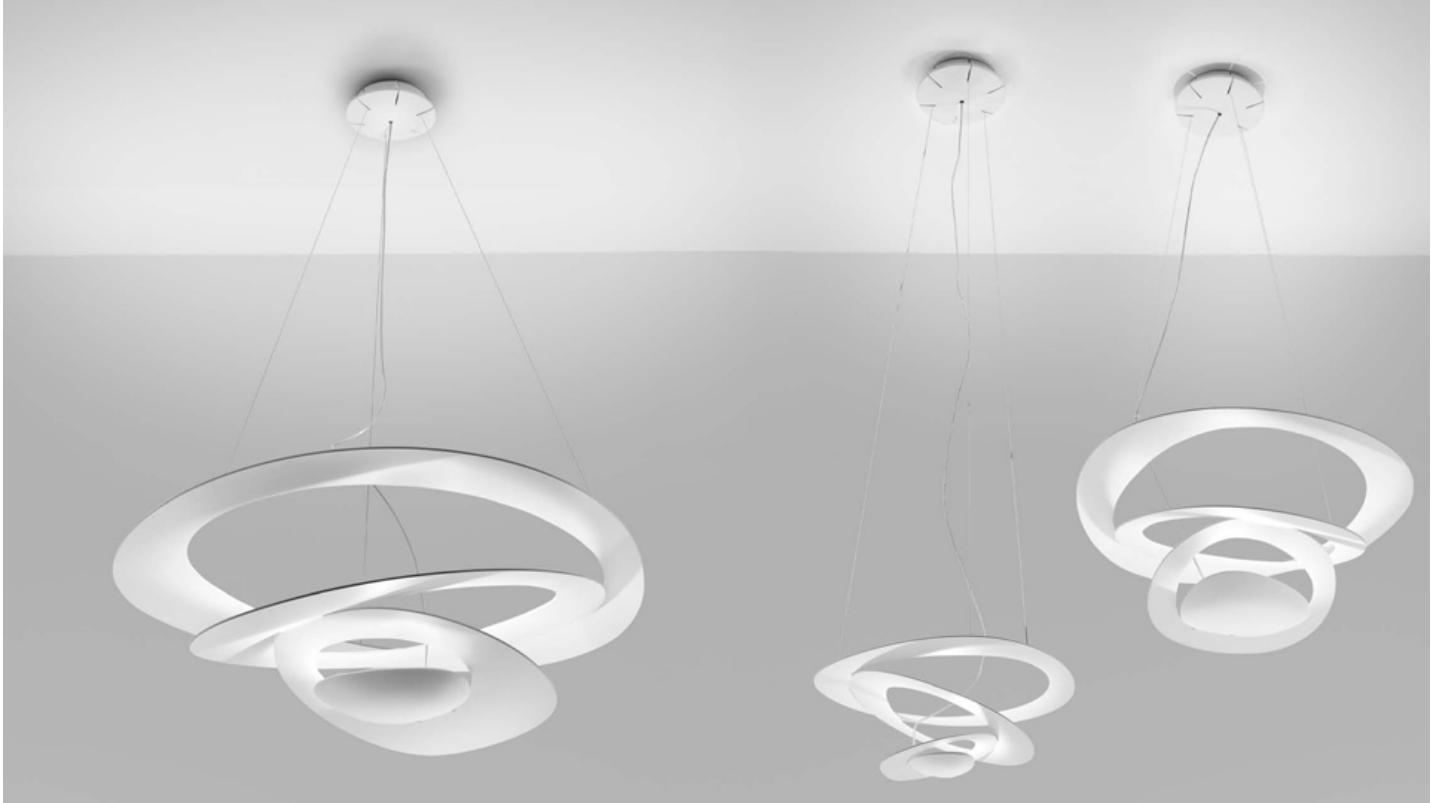

PRODUCT DATA SHEET

Pirce micro Suspension

Suspension lamp.

Black Gold White

LEDDimmable

W	Weight	Luminous Flux (lm)	Color	Code
29 W		2325 lm	<input type="checkbox"/>	1249030A
			<input type="checkbox"/>	1249020A
			<input type="checkbox"/>	1249010A

IP20

Pirce micro SuspensionLED	LED	luminaire
Power	26W	29 W
Flux	3000lm	2325 lm
CCT	3000K	3000 K
CRI	80	
Color Tolerance	3	
Service Life		
Efficiency		77%
Efficacy	115lm/W	80 lm/W

Cd/klm
 C0-C180 ———
 C90-C270 ······