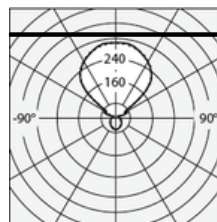

PRODUCT DATA SHEET

Pirce micro Suspension

Suspension lamp.

Black Gold White

LEDDimmable

W	Weight	Luminous Flux (lm)	Color	Code
29 W		2325 lm	<input type="checkbox"/>	1249030A
			<input type="checkbox"/>	1249020A
			<input type="checkbox"/>	1249010A

IP20

Pirce micro SuspensionLED	LED	luminaire
Power	26W	29 W
Flux	3000lm	2325 lm
CCT	3000K	3000 K
CRI	80	
Color Tolerance	3	
Service Life		
Efficiency		77%
Efficacy	115lm/W	80 lm/W

Cd/klm
 C0-C180 ———
 C90-C270 ······