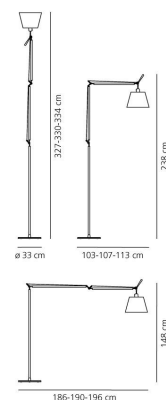

PRODUCT DATA SHEET

Tolomeo Mega Terra

Polished aluminium base and cantilevered arms; diffuser in parchment paper on a plastic frame; joints in polished aluminium. Diffuser adjustable in all directions. System of spring balancing.

0763010A item code for the Base and arms

Aluminium Black

LEDDimmable

W	Weight	Luminous Flux (lm)	Color	Code
31 W		1500 lm	<input type="checkbox"/>	0762010A
			<input type="checkbox"/>	0761010A
			<input type="checkbox"/>	0762030A
			<input type="checkbox"/>	0761030A

IP20

		Code
	TOLOMEO MEGA LED BASE+ASTA	0763010A
	TOLOMEO MEGA LED BASE+ASTA NERO	0763030A
	TOLOMEO MEGA DIFF.TESSUTO NRO D.320	0772010A
	TOLOMEO MEGA DIFF.TESSUTO NRO D.360	0772020A
	TOLOMEO MEGA DIFF.TESSUTO NRO D.420	0772030A
	TOLOMEO MEGA DIFF.PERG.320	0780010A
	TOLOMEO MEGA DIFF.PERG.360	0780020A
	TOLOMEO MEGA DIFF.PERG.420	0780030A
	TOLOMEO MEGA DIFF.RASO 320	0781010A
	TOLOMEO MEGA DIFF.RASO 360	0781020A
	TOLOMEO MEGA DIFF.RASO 420	0781030A