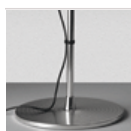

PRODUCT DATA SHEET

Tolomeo Terra

Base and cantilevered arms in polished aluminium; diffuser in opaque anodized aluminium adjustable in all directions; joint in polished aluminium. System of spring balancing.

Accessories

Code
 TOLOMEO TERRA BASE + ASTA A012820

TOLOMEO LETT BASE ALL

A014900

Designers

Michele De Lucchi

Giancarlo Piretti