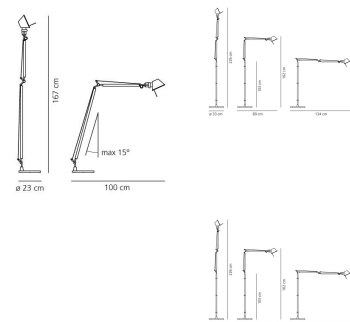

PRODUCT DATA SHEET

Tolomeo Terra

Base and cantilevered arms in polished aluminium; diffuser in opaque anodized aluminium adjustable in all directions; joint in polished aluminium. System of spring balancing.

Aluminium

LEDDimmable

| W | Weight | Luminous Flux (lm) | Color | Code |
|------|--------|--------------------|-------|----------|
| 10,2 | | 410 lm | ■ | A013100 |
| W | | | ■ | A004800 |
| | | | ■ | 1530010A |