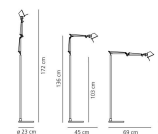

PRODUCT DATA SHEET

Tolomeo Micro Terra

Base and cantilevered arms in polished aluminium; diffuser in opaque anodized aluminium adjustable in all directions; two joints in polished aluminium. System of spring balancing.

Aluminium

LEDDimmable

W	Weight	Luminous Flux (lm)	Color	Code
8,9 W		350 lm	■	A010300

Accessories

	Code
TOLOMEO TERRA SNODO	A014000

TOLOMEO MICRO SUPPORTO TERRA	A043900

Designers