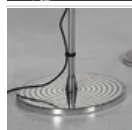

### Tolomeo Micro Terra

Base and cantilevered arms in polished aluminium; diffuser in opaque anodized aluminium adjustable in all directions; two joints in polished aluminium. System of spring balancing.

Aluminium

LEDDimmable

W	Weight	Luminous Flux (lm)	Color	Code
8,9 W		350 lm	■	A010300

Accessories

	Code
TOLOMEO TERRA SNODO	A014000

TOLOMEO MICRO SUPPORTO TERRA	A043900
------------------------------	---------