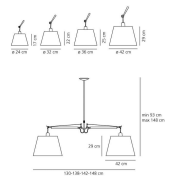

### Tolomeo Suspension Basculante

Cantilevered arms in polished aluminium; diffuser in parchment paper on a plastic frame, joints in polished aluminium.

Aluminium  
■

HALOQt32 Undimmable

W	Weight	Luminous Flux (lm)	Color	Code
2x150W			■	0630010A