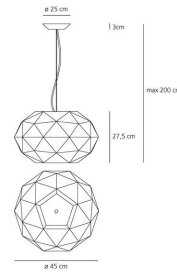

DIMENSIONS

LAMP

LUMINAIR

Starter:	Electronic
Voltage:	220V-240V