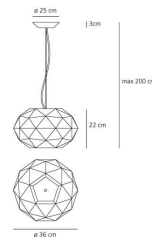

OPTICS

Emission:	Diffused
-----------	----------

DIMENSIONS

Cutout width:	cm 36
Base Diameter:	cm 25
Max Height from ceiling:	cm 200
Cutout shape:	

LAMPS NOT INCLUDED

Category:	HALO
Number:	1
Lbs:	Qa60
Watt:	105
Socket:	E27
Type:	Hsgsa/c/ub
Colour Rendering:	1a
Colour temperature (K):	2900
Duration (h):	2000

DIMENSIONS**LAMP****LUMINAIR**

Voltage:	220V-240V
----------	-----------