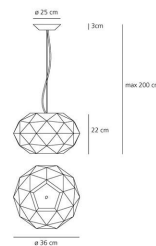

DIMENSIONS

LAMP

LUMINAIR

Starter:	Electronic
Voltage:	220V-240V