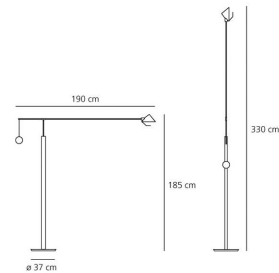

Lamp included. With touch dimmer. Counter-balanced arm adjustable on both vertical and horizontal planes.

Light emission

Direct Adjustable

IP 20    
Dimmer

TECHNICAL DATA SHEET

FEATURES

Product name: Nestore terra Nickel
Article Code: A015740
Colour: Nickel
Material: Matt nickel metal, thermoplastic resin
Series: Design
Environment: Indoor
Area contract:

OPTICS

Emission: Direct Adjustable

DIMENSIONS

Length: cm 190
Height: cm 185
Base Diameter: cm 37
Max Extension Height: cm 330
Cutout shape:

LAMPS INCLUDED

Category: HALO
Number: 1
Lbs: QT18
Watt: 205
Socket: B15d
Type: Hsgst/c/ub

DIMENSIONS**LAMP**

IP 20    

Dimmer

LUMINAIR

Voltage: 220V-240V