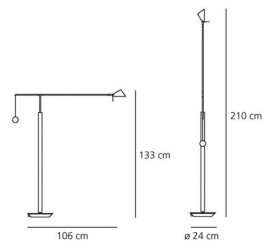

DIMENSIONS

LAMP

Dimmer

LUMINAIR

Trasformer availability:	Integrated
Voltage:	220V-240V