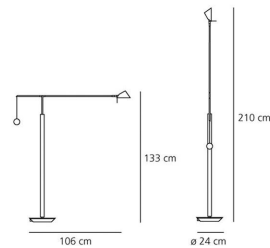

Lamp included. With dimmer. Counter-balanced arm adjustable on both vertical and horizontal planes.

Light emission

Direct Adjustable

IP 20     
Dimmer

TECHNICAL DATA SHEET

FEATURES

Product name: Nestore lettura Black
Article Code: A013210
Colour: Black
Material: Painted metal, thermoplastic resin
Series: Design
Environment: Indoor
Area contract:

OPTICS

Emission: Direct Adjustable

DIMENSIONS

Length: cm 106
Height: cm 133
Base Diameter: cm 24
Max Extension Height: cm 210
Cutout shape:

LAMPS INCLUDED

Category: HALO
Number: 1
Lbs: QT12-UVrax
Watt: 50
Socket: GY6.35
ILCOS: HSGST/UB
Luminous Flux (lm): 1180
Colour Rendering: 100
Colour temperature (K): 3000
Duration (h): 4000

DIMENSIONS**LAMP**

IP 20     

Dimmer**LUMINAIR**

Transformer availability: Integrated
Voltage: 220V-240V