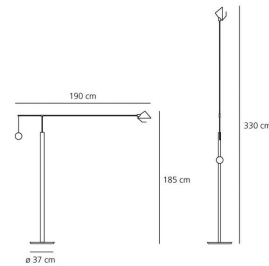

OPTICS

Emission: Direct Adjustable

DIMENSIONS

Length: cm 190
Height: cm 185
Base Diameter: cm 37
Max Extension Height: cm 330
Cutout shape:

LAMPS INCLUDED

Category: HALO
Number: 1
Lbs: QT18
Watt: 205
Socket: B15d
Type: Hsgst/c/ub

DIMENSIONS**LAMP**

IP 20    

Dimmer**LUMINAIR**

Voltage: 220V-240V