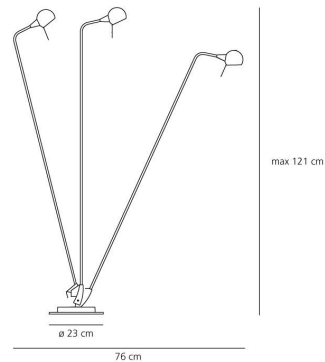

PRODUCT DATA SHEET

Firefly lettura

**DESIGN BY :**

EmanueleRicci
1993

MATERIALS :

Painted steel, thermoplastic resin

DESCRIPTION :

Stem in painted steel; base and diffuser in thermoplastic resin. Stem and diffuser adjustable in all directions. Direct light, particularly suitable for reading.

Lamp included.

Light emission

Direct adjustable

IP 20

TECHNICAL DATA SHEET

FEATURES

Product name:	Firefly lettura
Article Code:	A910500
Colour:	Black
Material:	Painted steel, thermoplastic resin
Series:	Design
Environment:	Indoor
Area contract:	Private Residence

OPTICS

Emission:	Direct adjustable
-----------	-------------------

DIMENSIONS

Height:	cm 121
Base Diameter:	cm 23
Cutout shape:	

LAMPS INCLUDED

Category:	HALO
Number:	1
Lbs:	QT9
Watt:	20
Socket:	G4
Colour Rendering:	100
Colour temperature (K):	3000
Duration (h):	2000

DIMENSIONS**LAMP**

IP 20

LUMINAIR

Trasformer availability:	Remote
Voltage:	12V