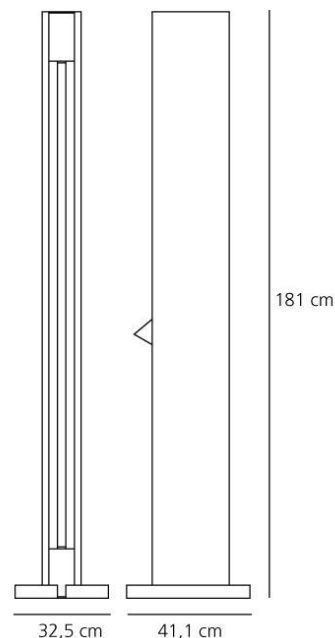

#### DIMENSIONS

Length:	cm 41.1
Width:	cm 32.5
Height:	cm 181
Cutout shape:	

#### DIMENSIONS