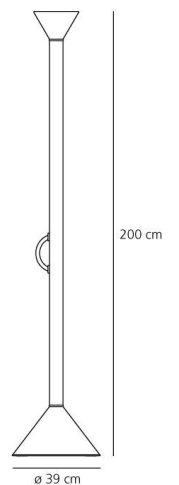

PRODUCT DATA SHEET

Callimaco

Base and diffuser in painted steel, stem in painted aluminium, handle in polished chrome metal plate. Indirect light emission. Colour: multicolour.

Multicolour

LED

W	Weight	Luminous Flux (lm)	Color	Code
45W		3500lm		A011000

IP20

Designers